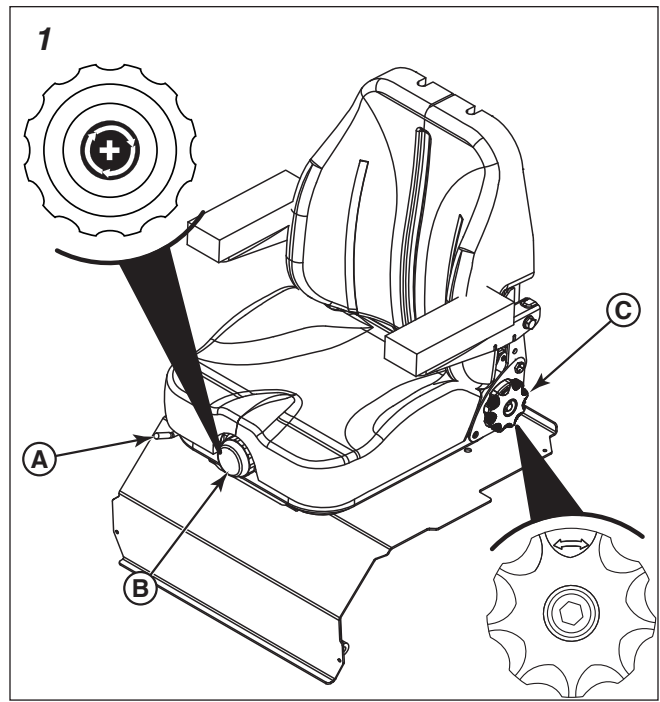

Forward and Backward Adjustment:

Move the forward / backward seat adjustment lever (A, Figure 1), position the seat as desired, and release the lever to lock the seat into position.

Suspension Adjustment:

Turn the suspension adjustment knob (B) until the display scale has a reading that matches the weight of the operator.

Recline Adjustment:

Turn the recline adjustment knob (C) to adjust the recline angle of the back of the seat to the desired position.

Supplemental Illustrated Parts List

IMPORTANT NOTE: Items shown without callouts are the same as the items listed in IPL #5105304.

REF NO	PART NO.	QTY.	DESCRIPTION
1	5105099	1	SEAT, HIGH BACK, SUS W/SWITCH
1-1	5105099X2	1	LUMBAR/RECLINE/ISO LVR W/ROLL PN BS (SV)
1-2	5104720X1	1	4" SINGLE LOCKING TRACKS BASE (SV)
1-3	5104719X1	1	ARM PAD ASSEMBLY (SV)
1-4	5104719X2	1	SET OF ARM PAD ASSEMBLY (SV)
1-5	5104720X2	1	WEIGHT ADJUST KNOB ASSY BASE (SV)
1-6	5104720X3	1	BELLOWS W/ HDWR BASE (SV)
1-7	5105099X3	1	BACK ADJUST LO-PRO KNOB-HRDWR BASE (SV)
1-8	5104720X5	1	CUSHION COVER (SV)
1-9	5105099X1	1	BACK COVER (SV)
1-10	7023354	1	SWITCH, SEAT (SV)
2	5401044A	1	EXTENSION, SEAT BELT - BLK
3	5105137	1	SEAT BELT ASSEMBLY
4	5410295A	1	BAR, MOUNT, SEAT BELT - BLK