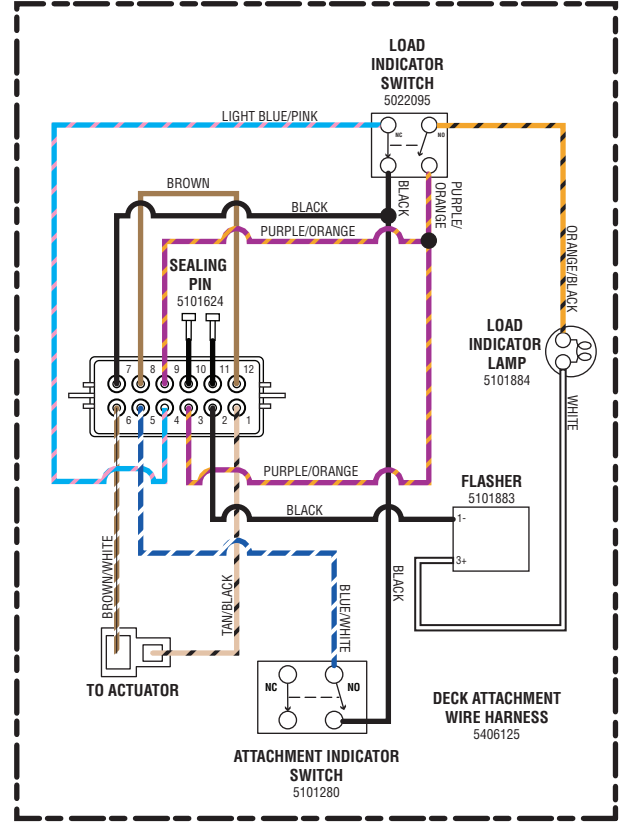

S800X Electrical Schematics - Gasoline Engines - S/N: 2013999399 & Above

IGNITION SWITCH

POSITION	CIRCUIT MAKE
1. OFF	G & M & A
2. RUN	B & L & A
3. START	B & L & S