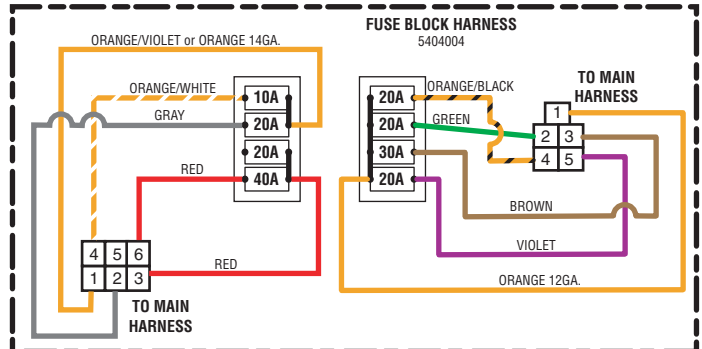

S800X Electrical Schematics - Gasoline Engines - S/N: 2013999399 & Above

IGNITION SWITCH

POSITION	CIRCUIT MAKE
1. OFF	G & M & A
2. RUN	B & L & A
3. START	B & L & S