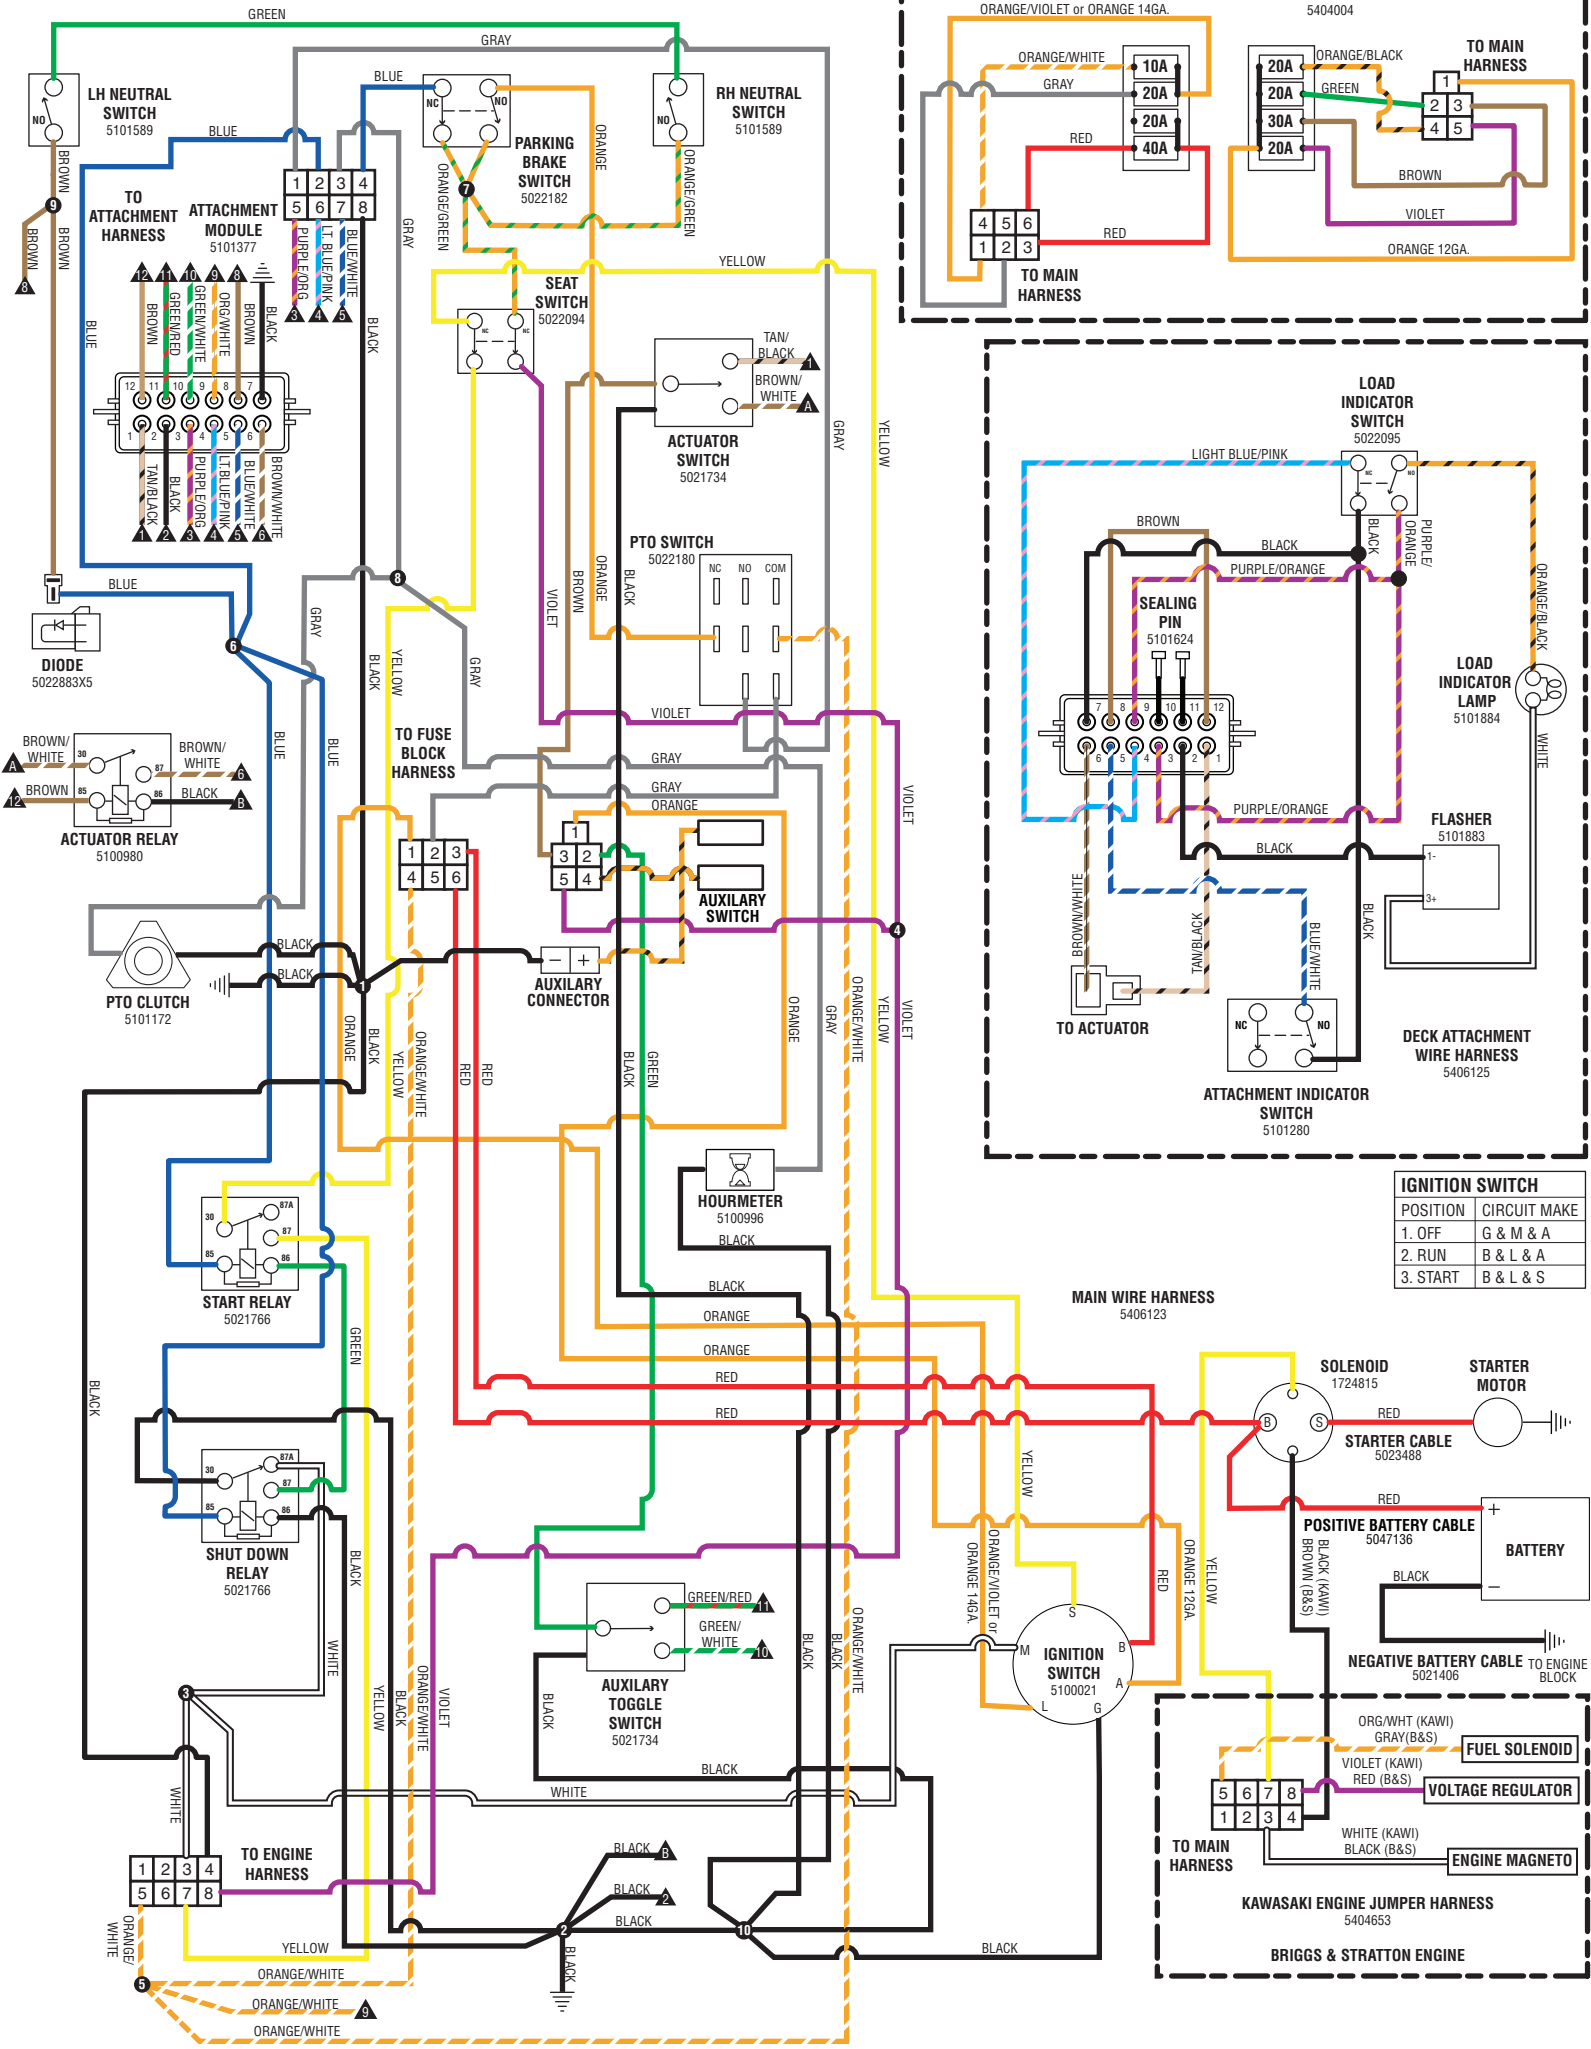

S800X Electrical Schematics - Gasoline Engines - S/N: 2013999399 & Above

IGNITION SWITCH

POSITION	CIRCUIT MAKE
1. OFF	G & M & A
2. RUN	B & L & A
3. START	B & L & S