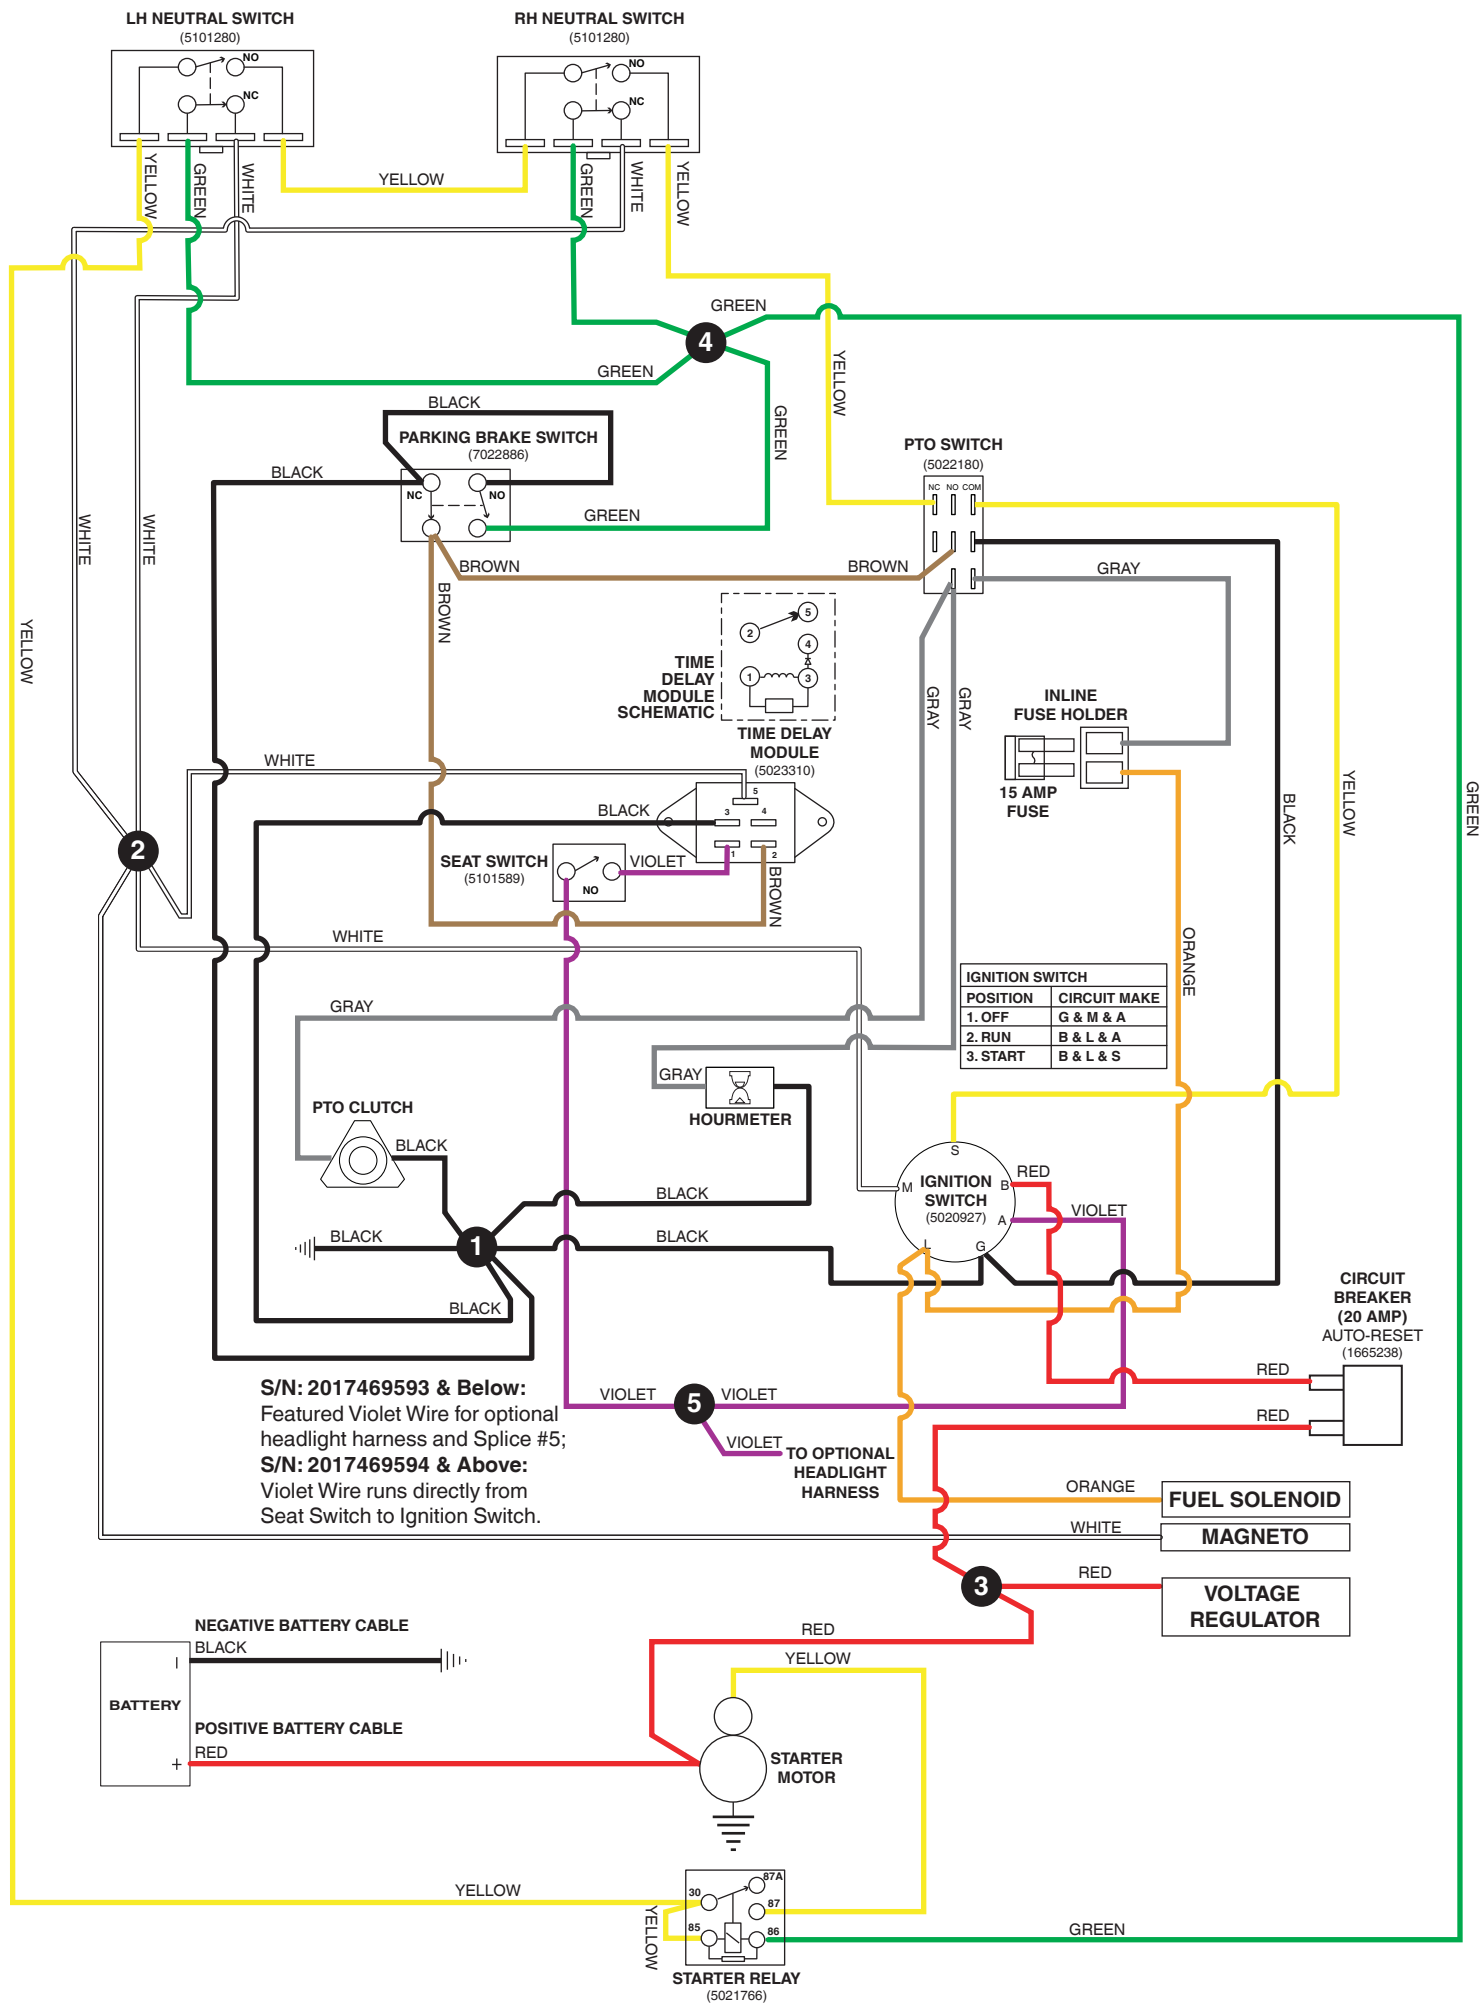

5414201 / S150XT MAIN WIRE HARNESS - KAWASAKI FX ENGINES

(If internal schematic of the switch is not shown, the image of the switch represents the back view of the connector as it is connected to the switch.)

S/N: 2017469593 & Below:
 Featured Violet Wire for optional headlight harness and Splice #5;

S/N: 2017469594 & Above:
 Violet Wire runs directly from Seat Switch to Ignition Switch.