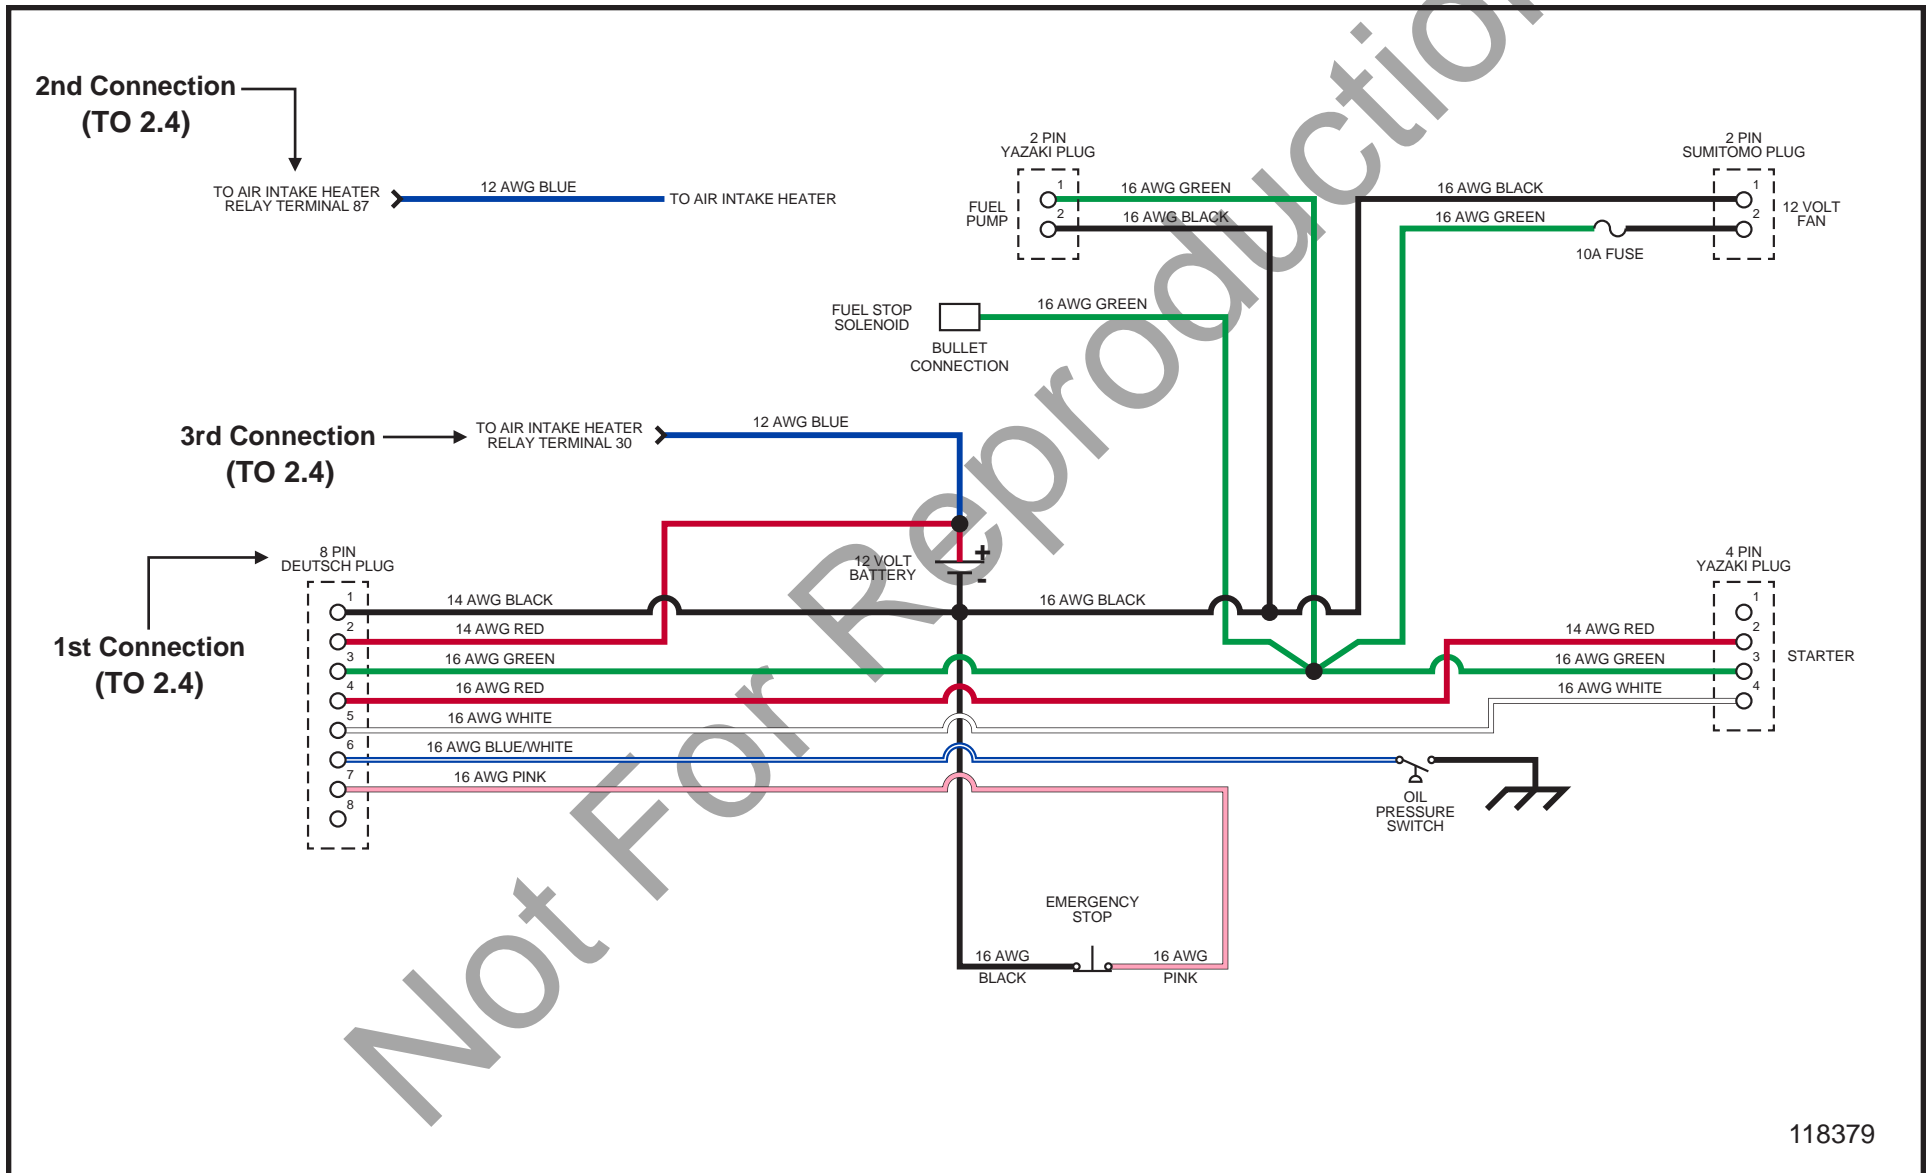

NIGHT-LITE™ GR-SERIES

2.3 - Yanmar L70W Engine Harness Schematic