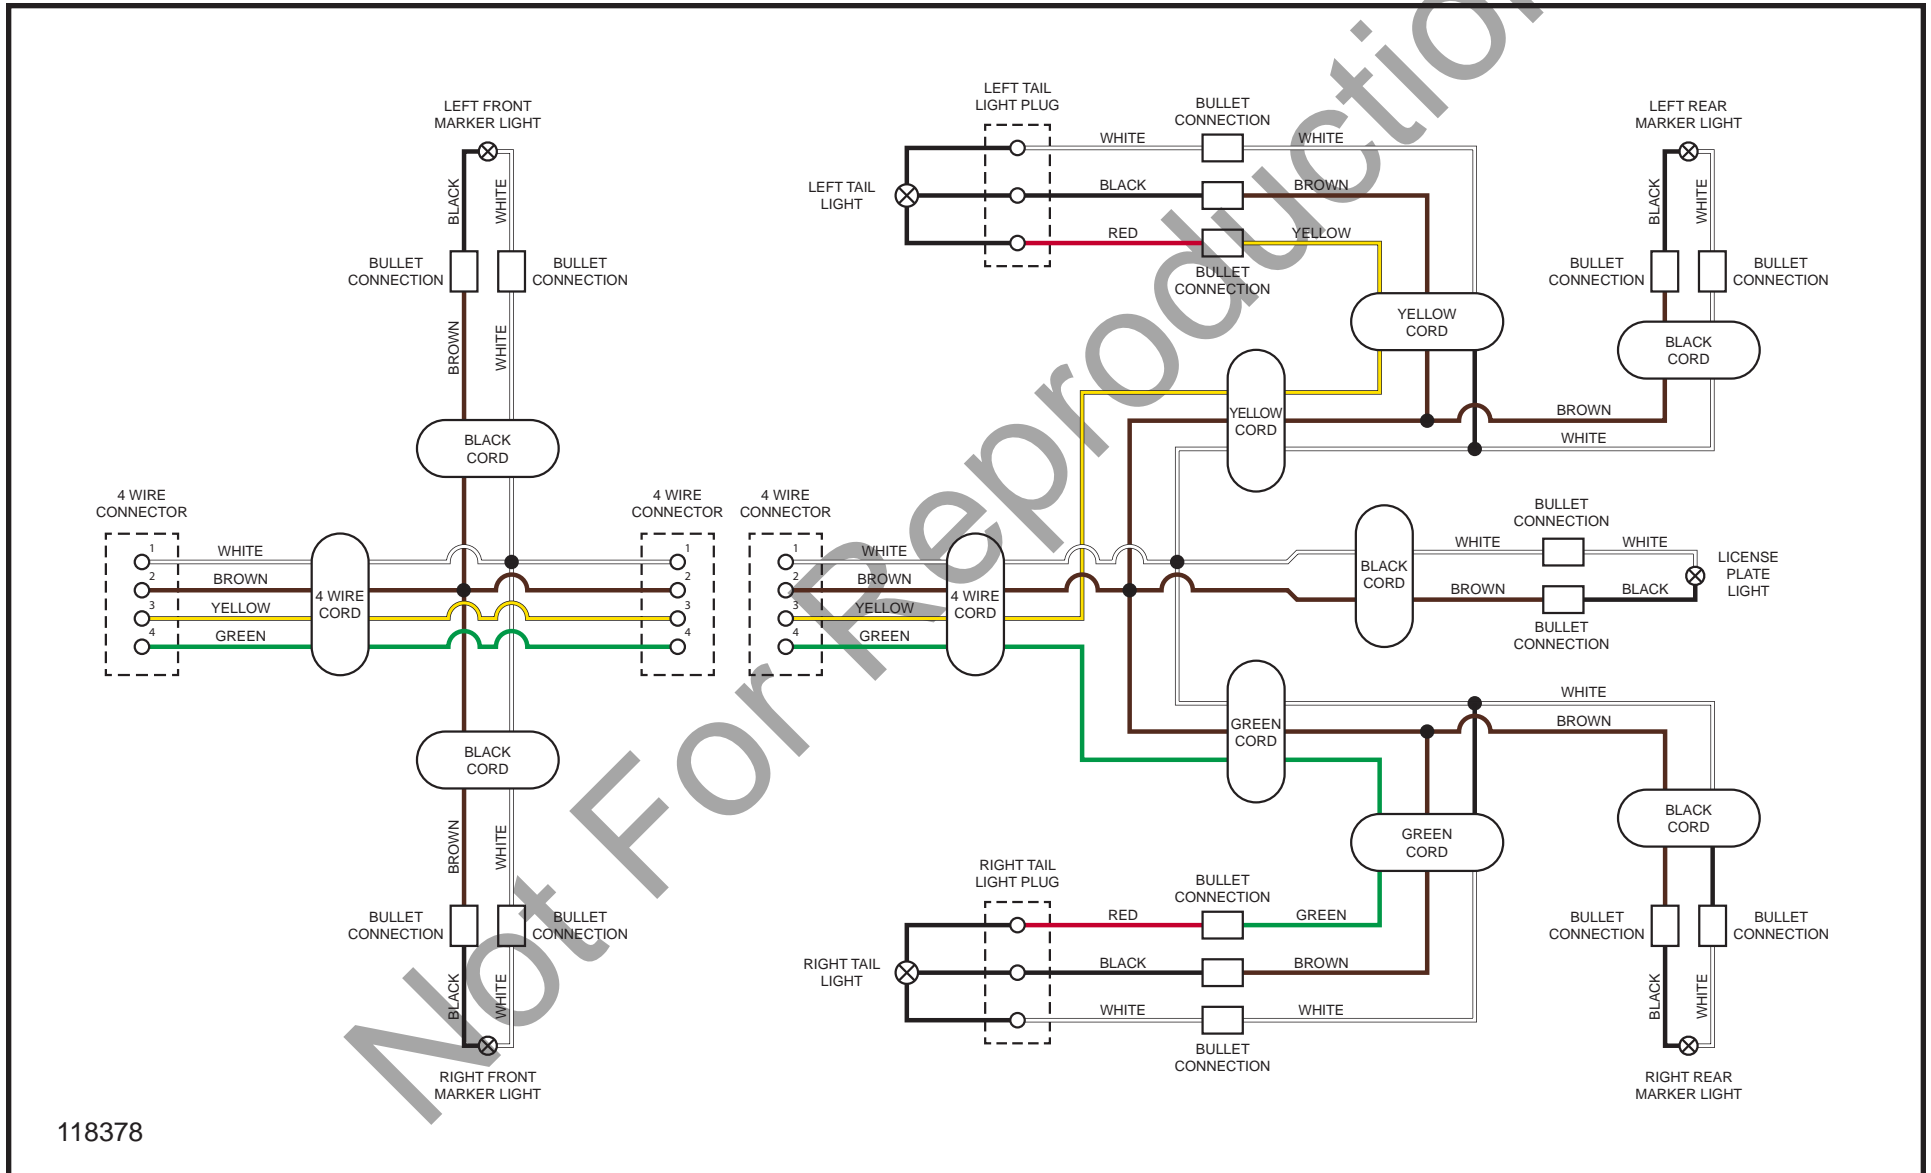

NIGHT-LITE™ GR-SERIES

2.1 - Tail Light Harness NL GR-Series Air-Cooled Diesel Schematic