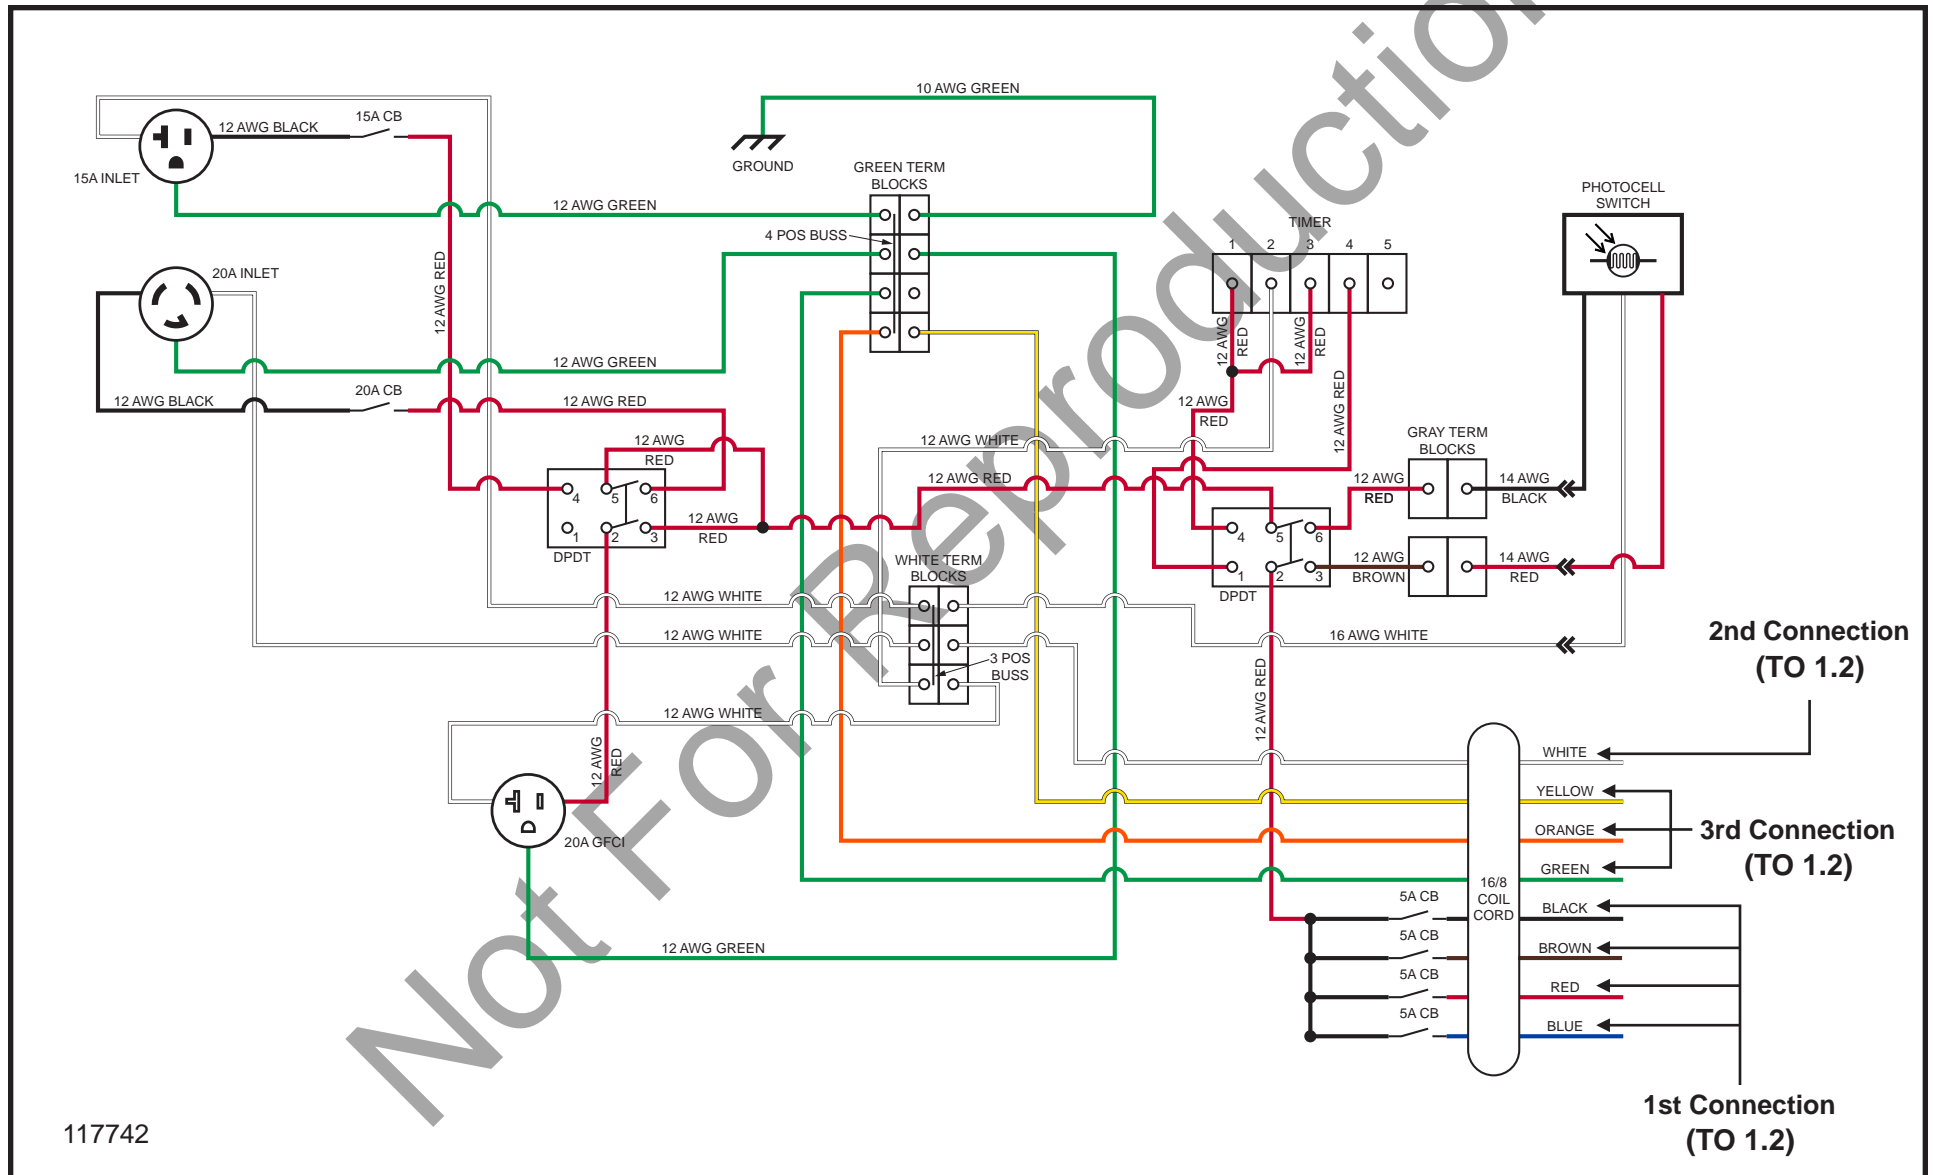

Schematic Page	5th Connection Page(s)	6th Connection Page(s)	7th Connection Page(s)	8th Connection Page(s)
Deep Sea LSC Harness Schematic (2.4)	(2.5-1st)	n/a	n/a	n/a

Schematic Page	1st Connection Page(s)	2nd Connection Page(s)	3rd Connection Page(s)	4th Connection Page(s)
10/4 Generator Cord Schematic (2.5)	(2.4-5th)	n/a	n/a	n/a

## 1.1 - Tail Light Harness NL GR-Series Chain Schematic

118377

## 1.3 - Control System Wiring Schematic