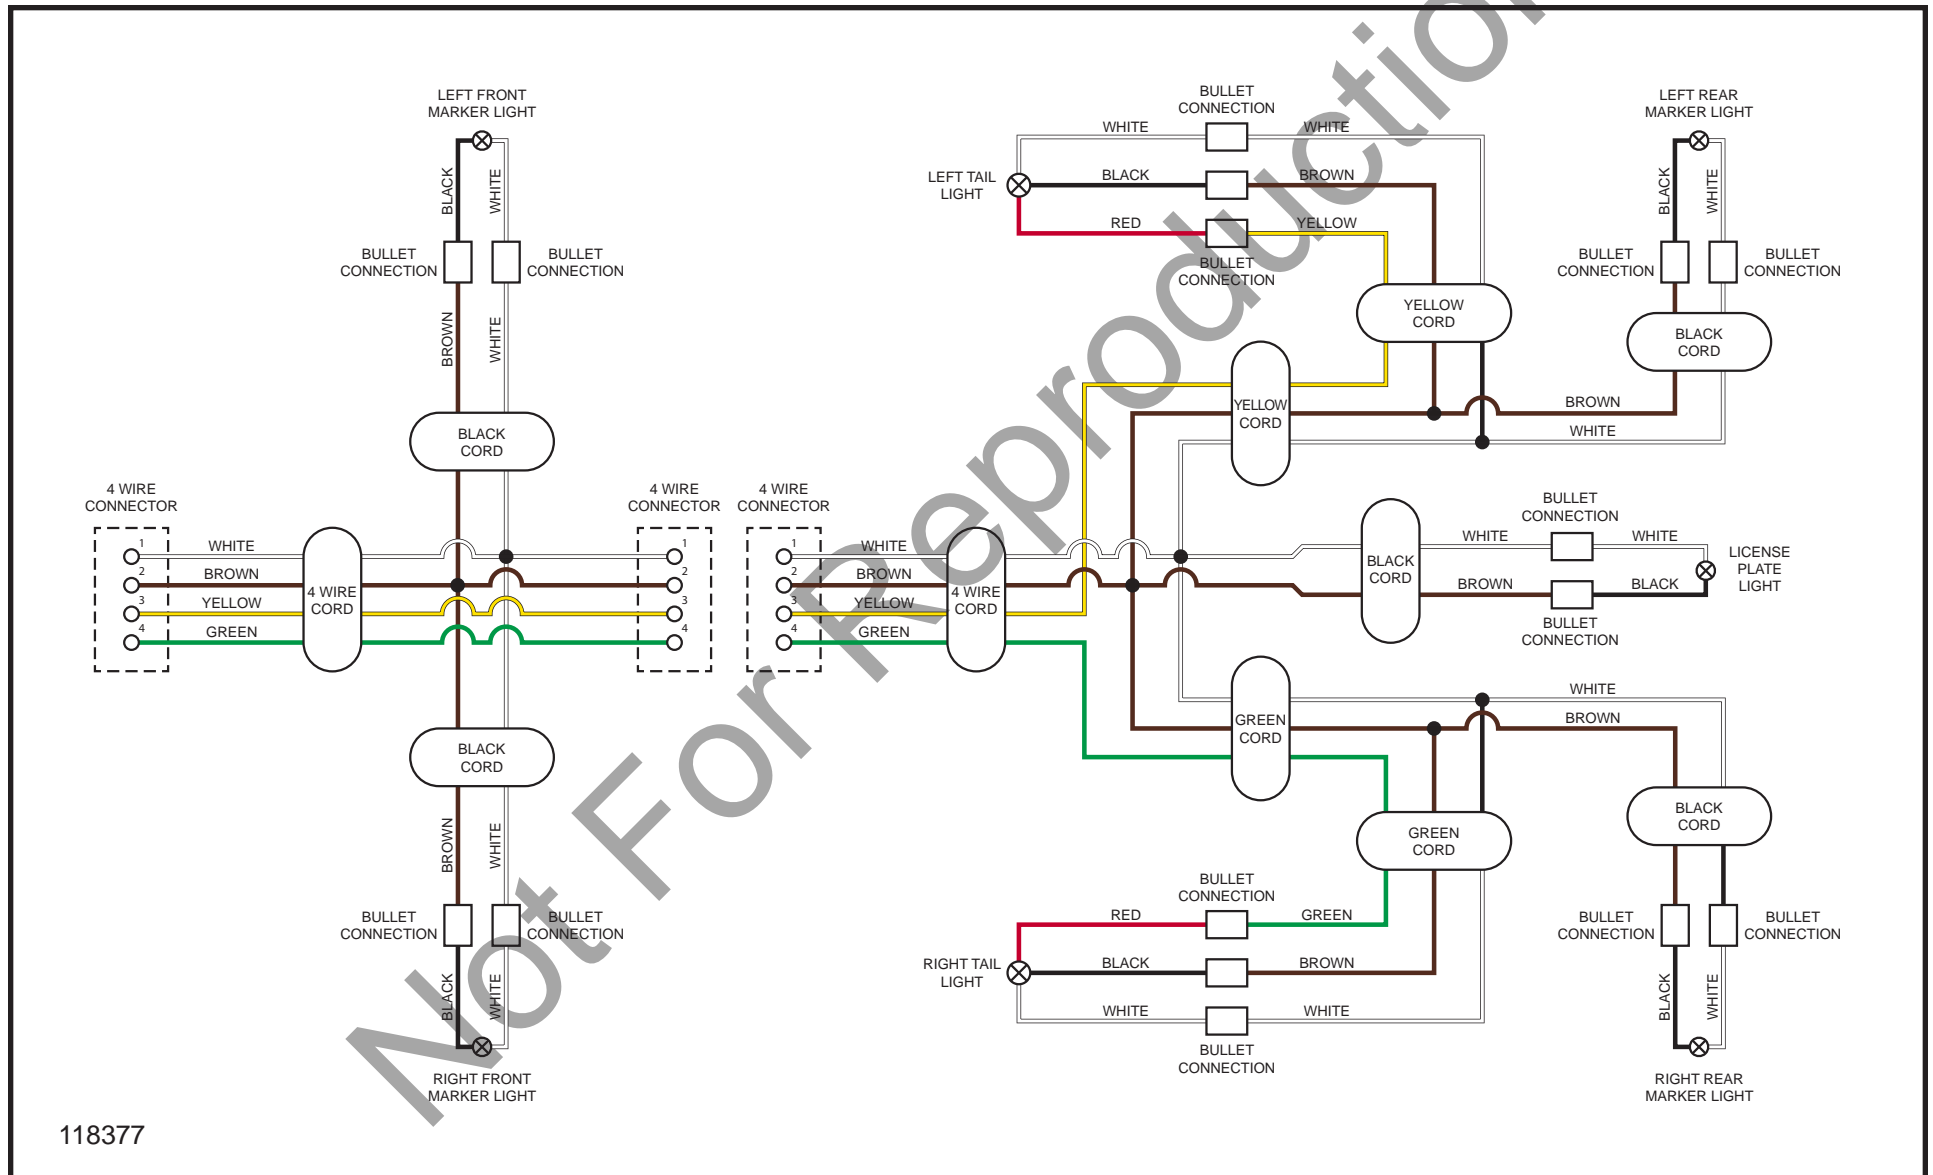

1.1 - Tail Light Harness NL GR-Series Chain Schematic

118377