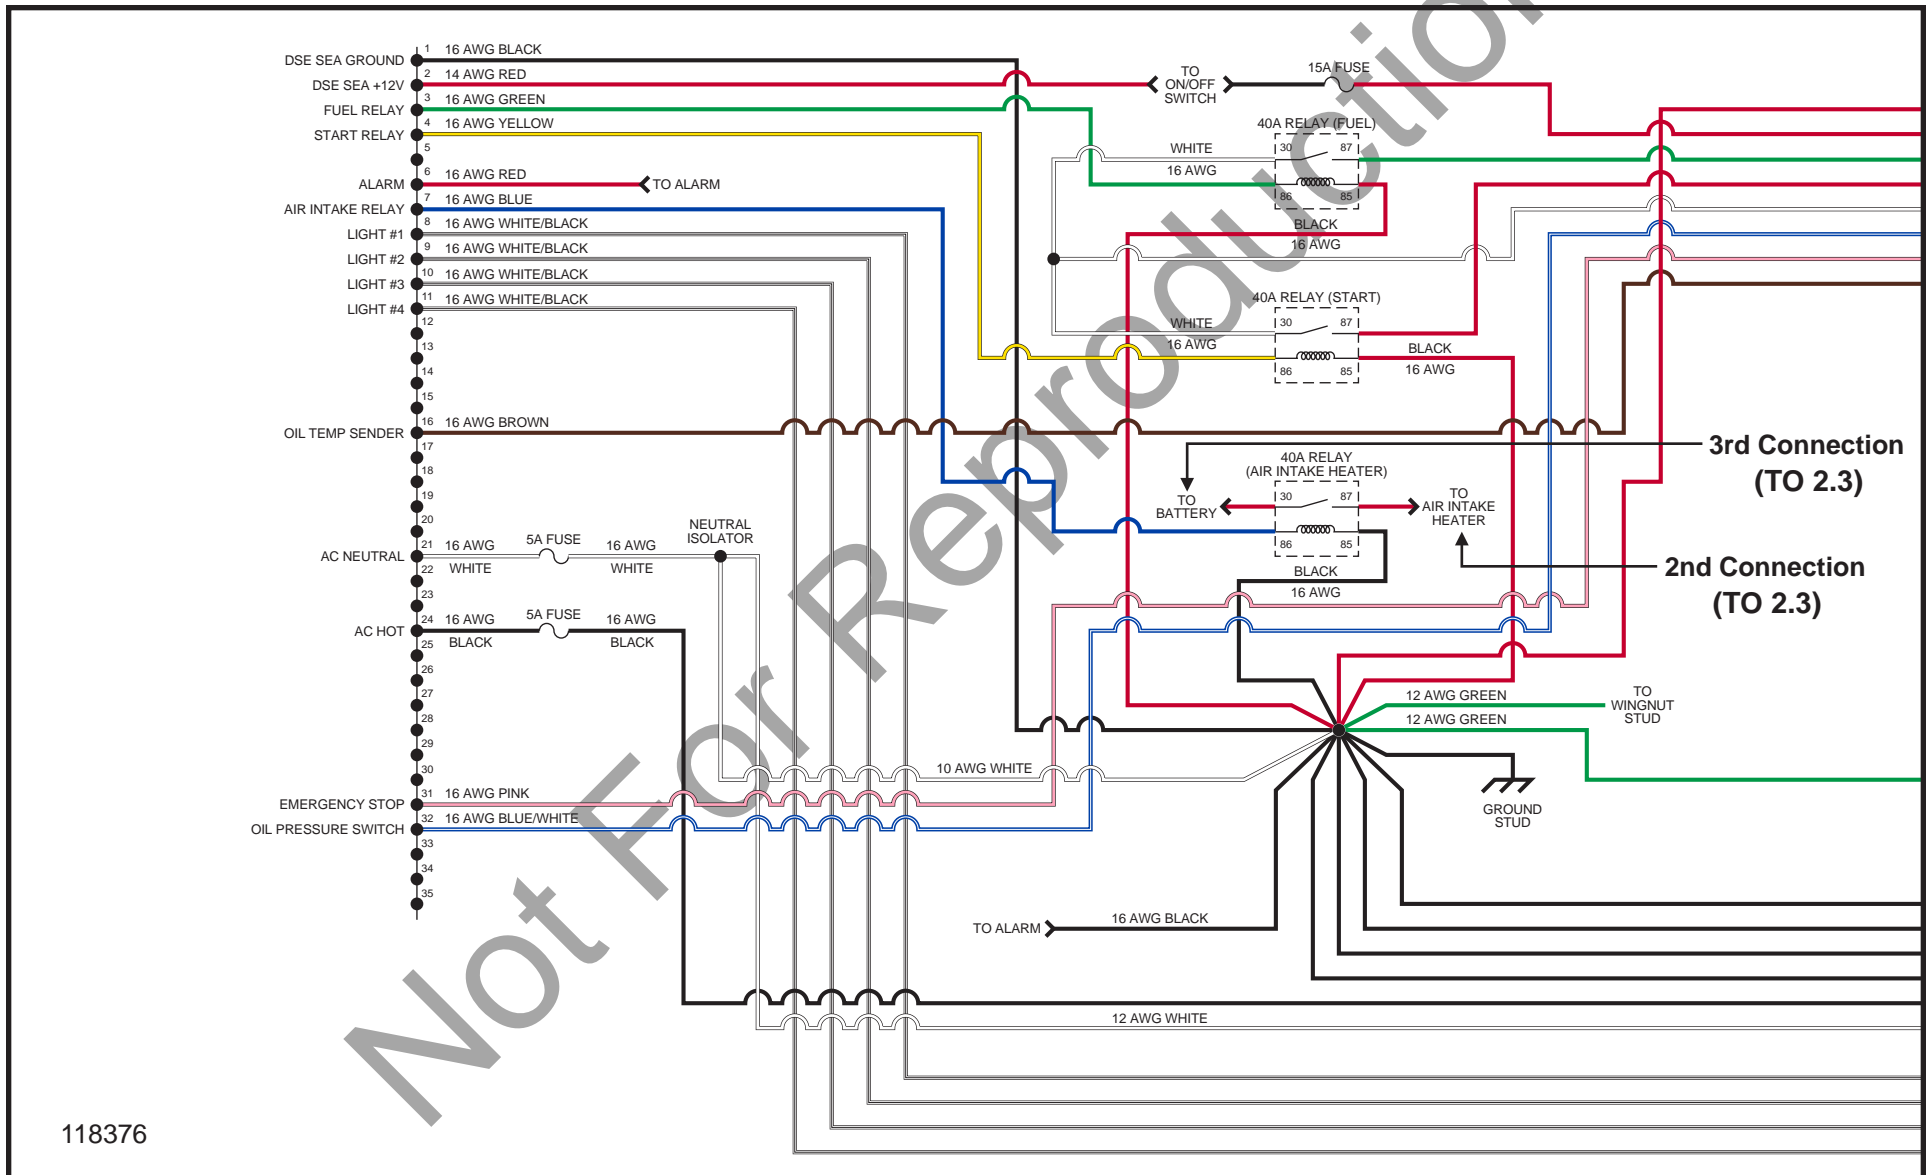

2.4 - Deep Sea LSC Harness Schematic (1 of 2)

118376