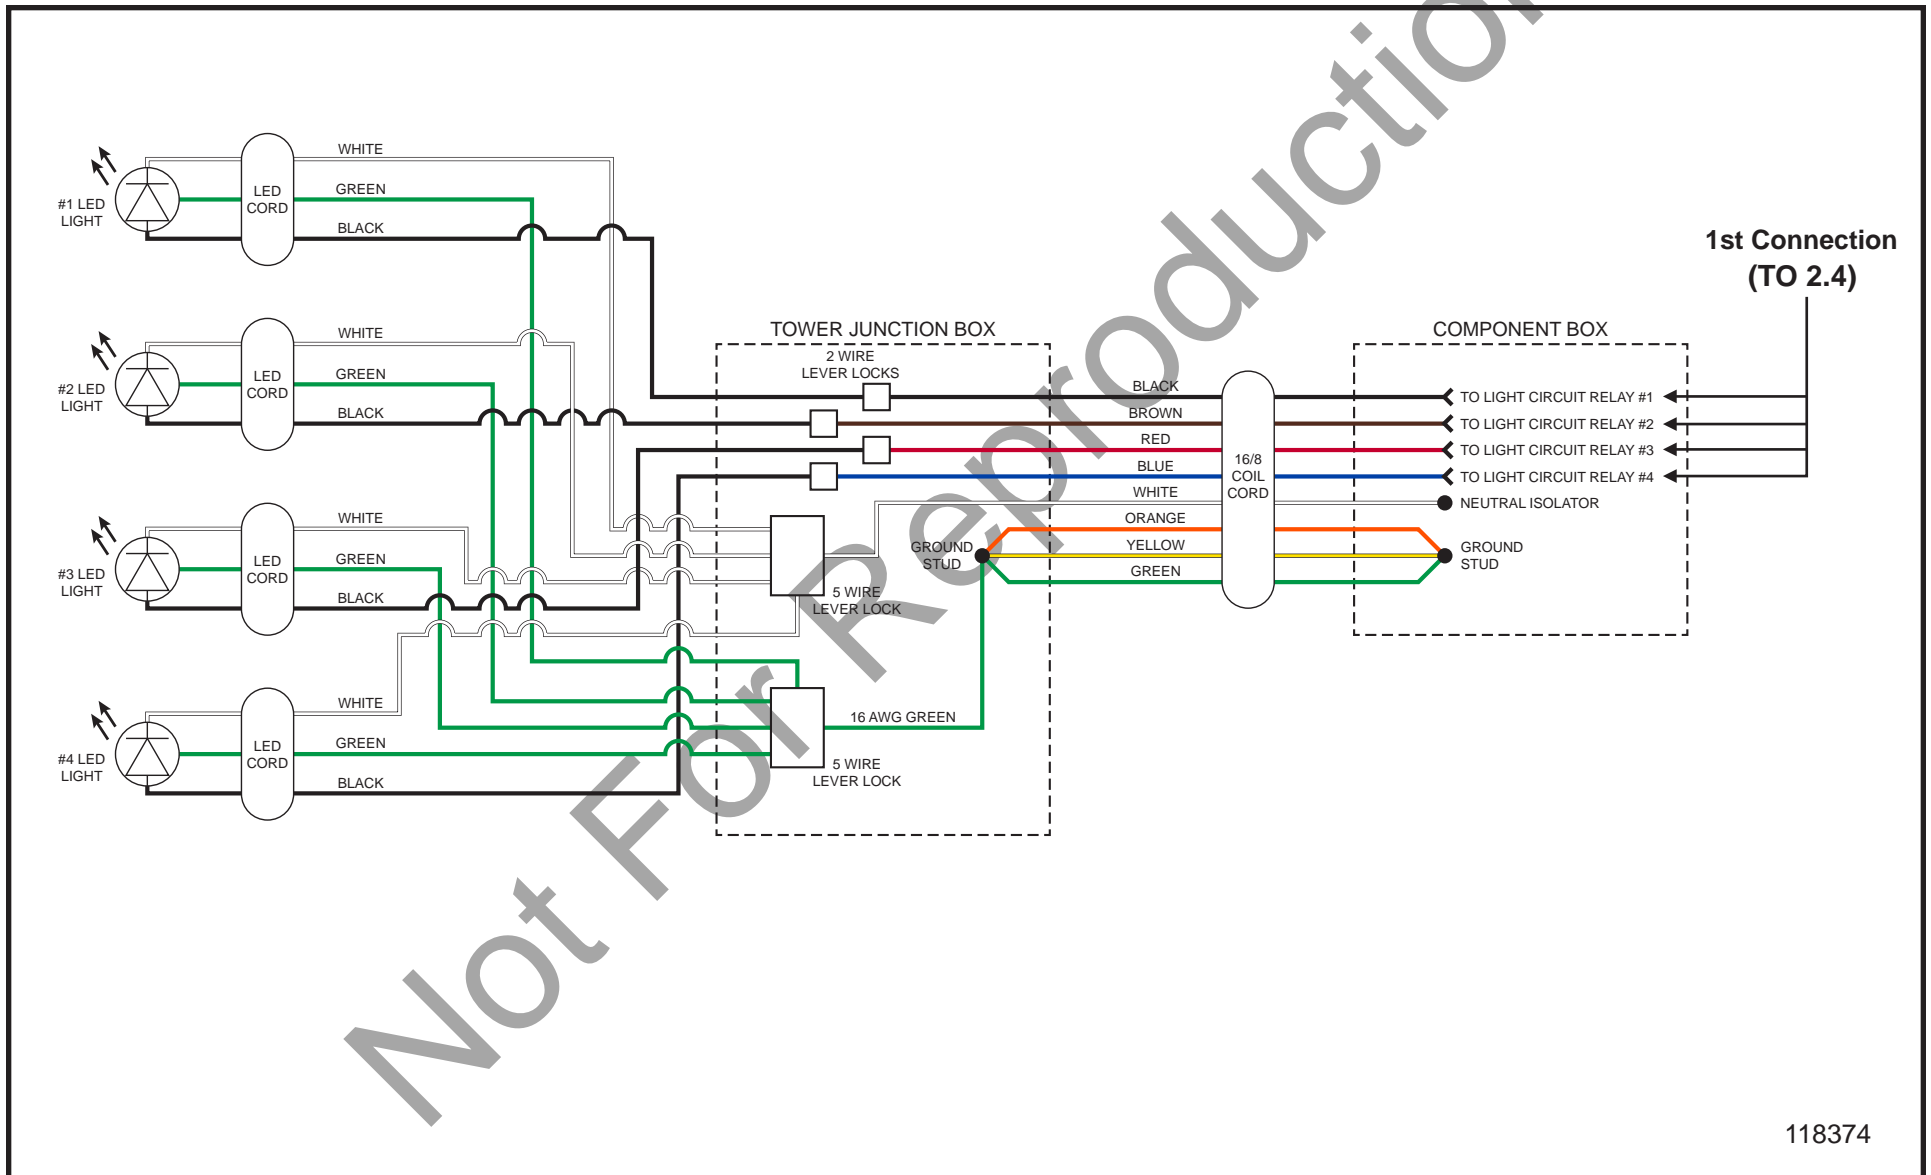

2.2 - 16/8 Tower Cord NL GR-Series Air-Cooled Diesel Schematic

118374