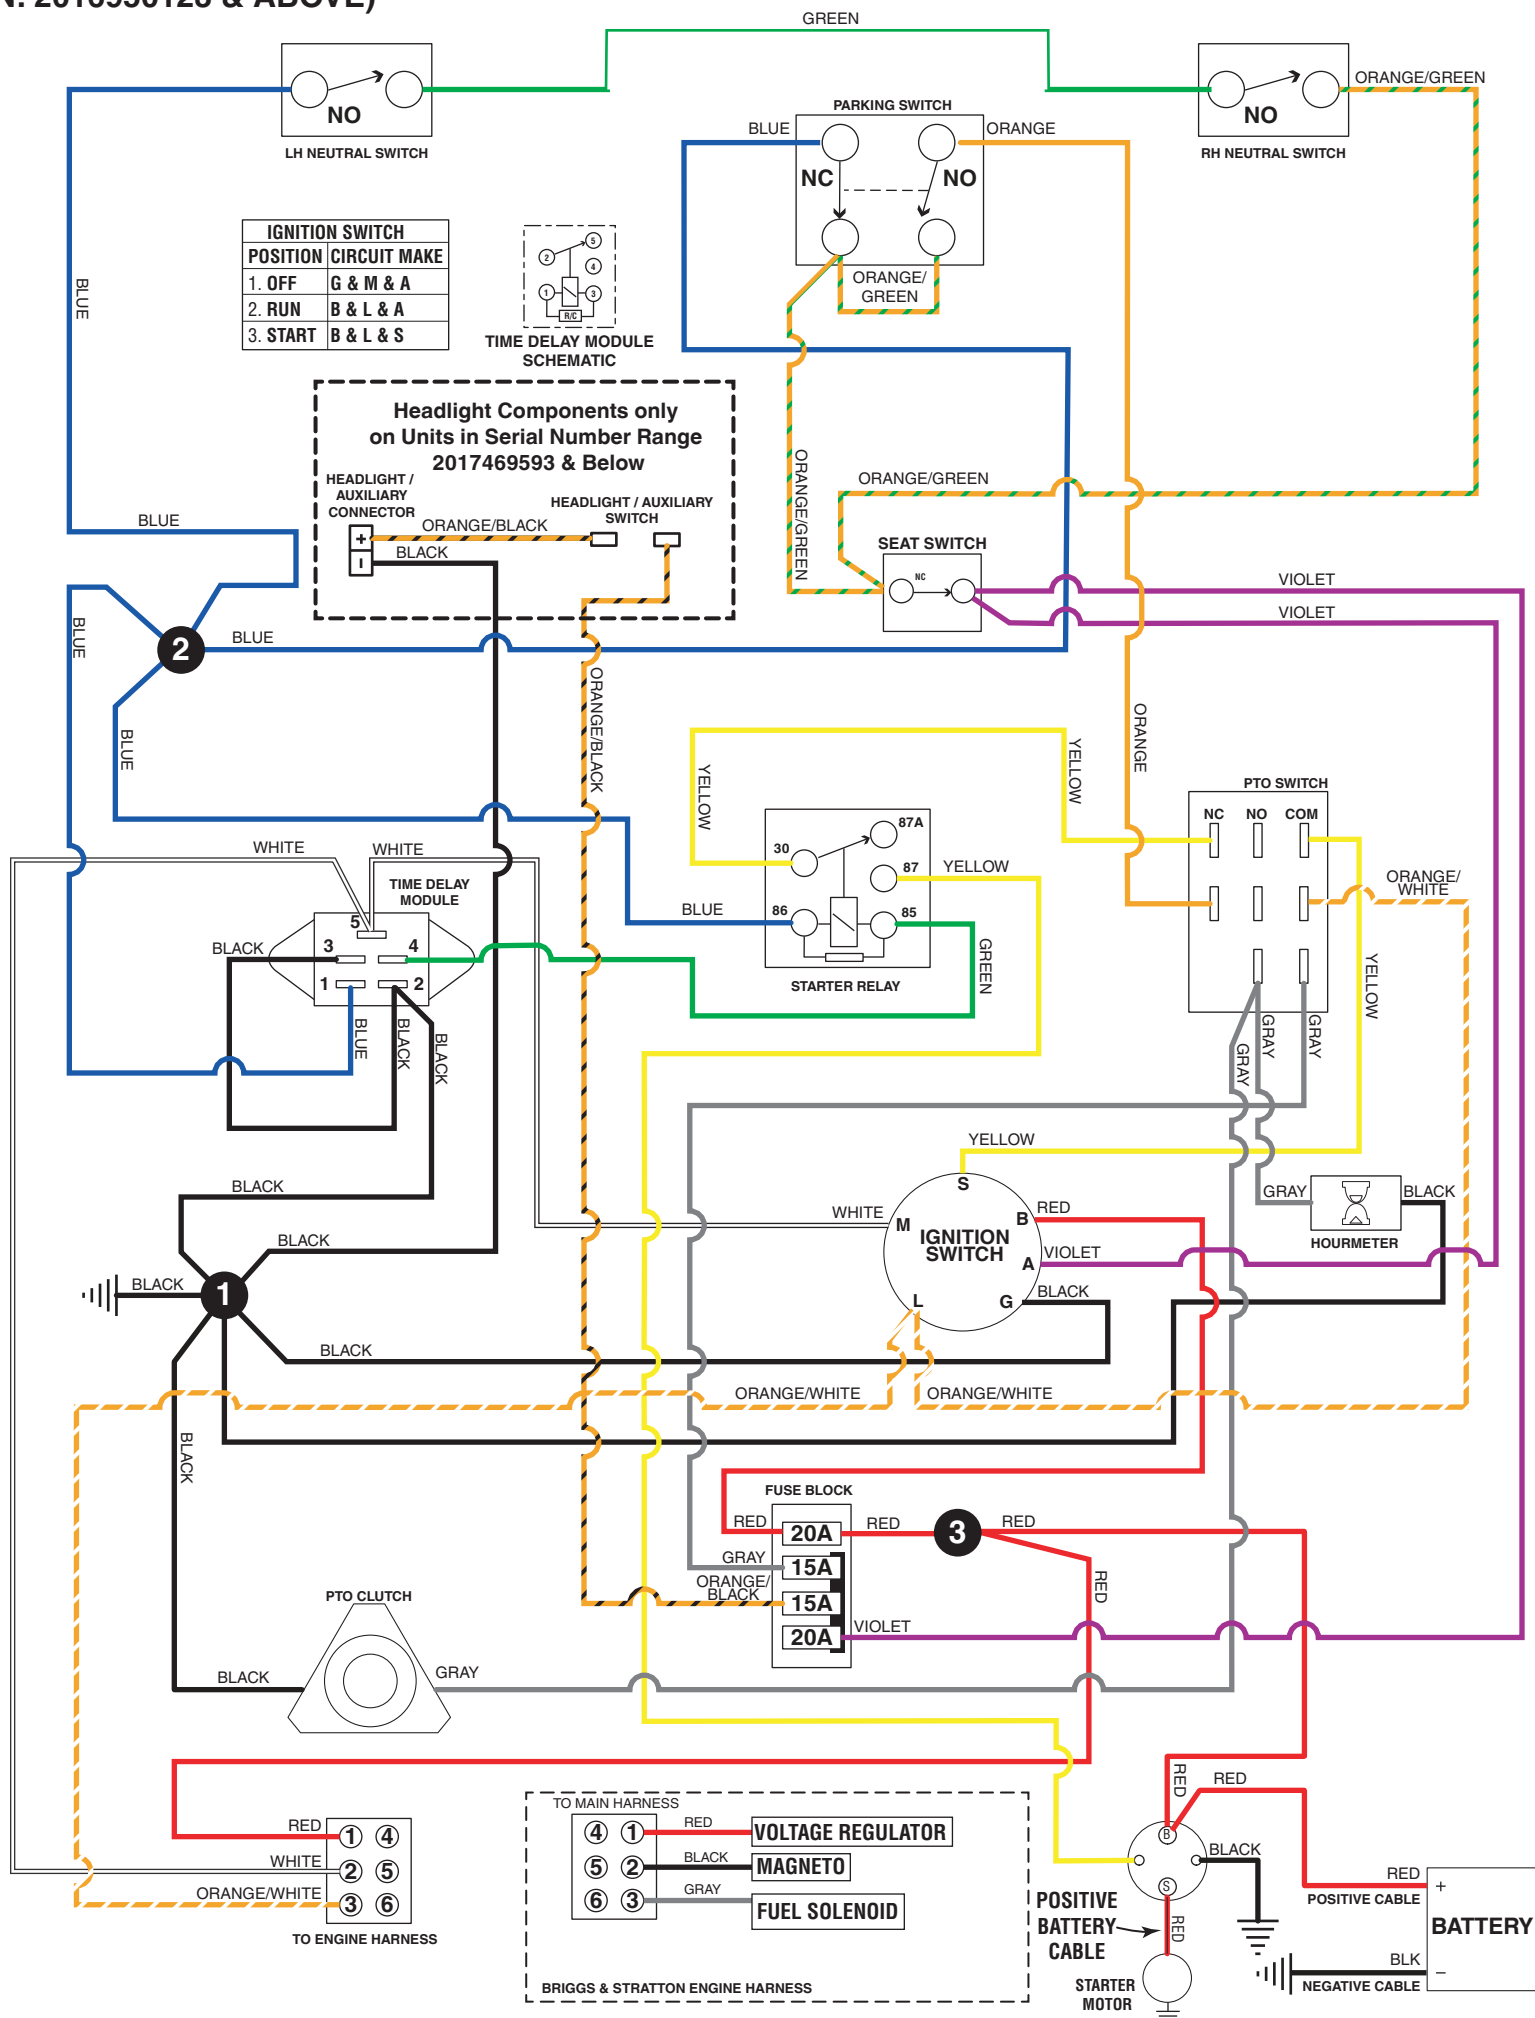

5413318 / S200XT MAIN WIRE HARNESS - BRIGGS & STRATTON COMMERCIAL TURF ENGINES

(S/N: 2016950123 & ABOVE)

IGNITION SWITCH

POSITION	CIRCUIT MAKE
1. OFF	G & M & A
2. RUN	B & L & A
3. START	B & L & S